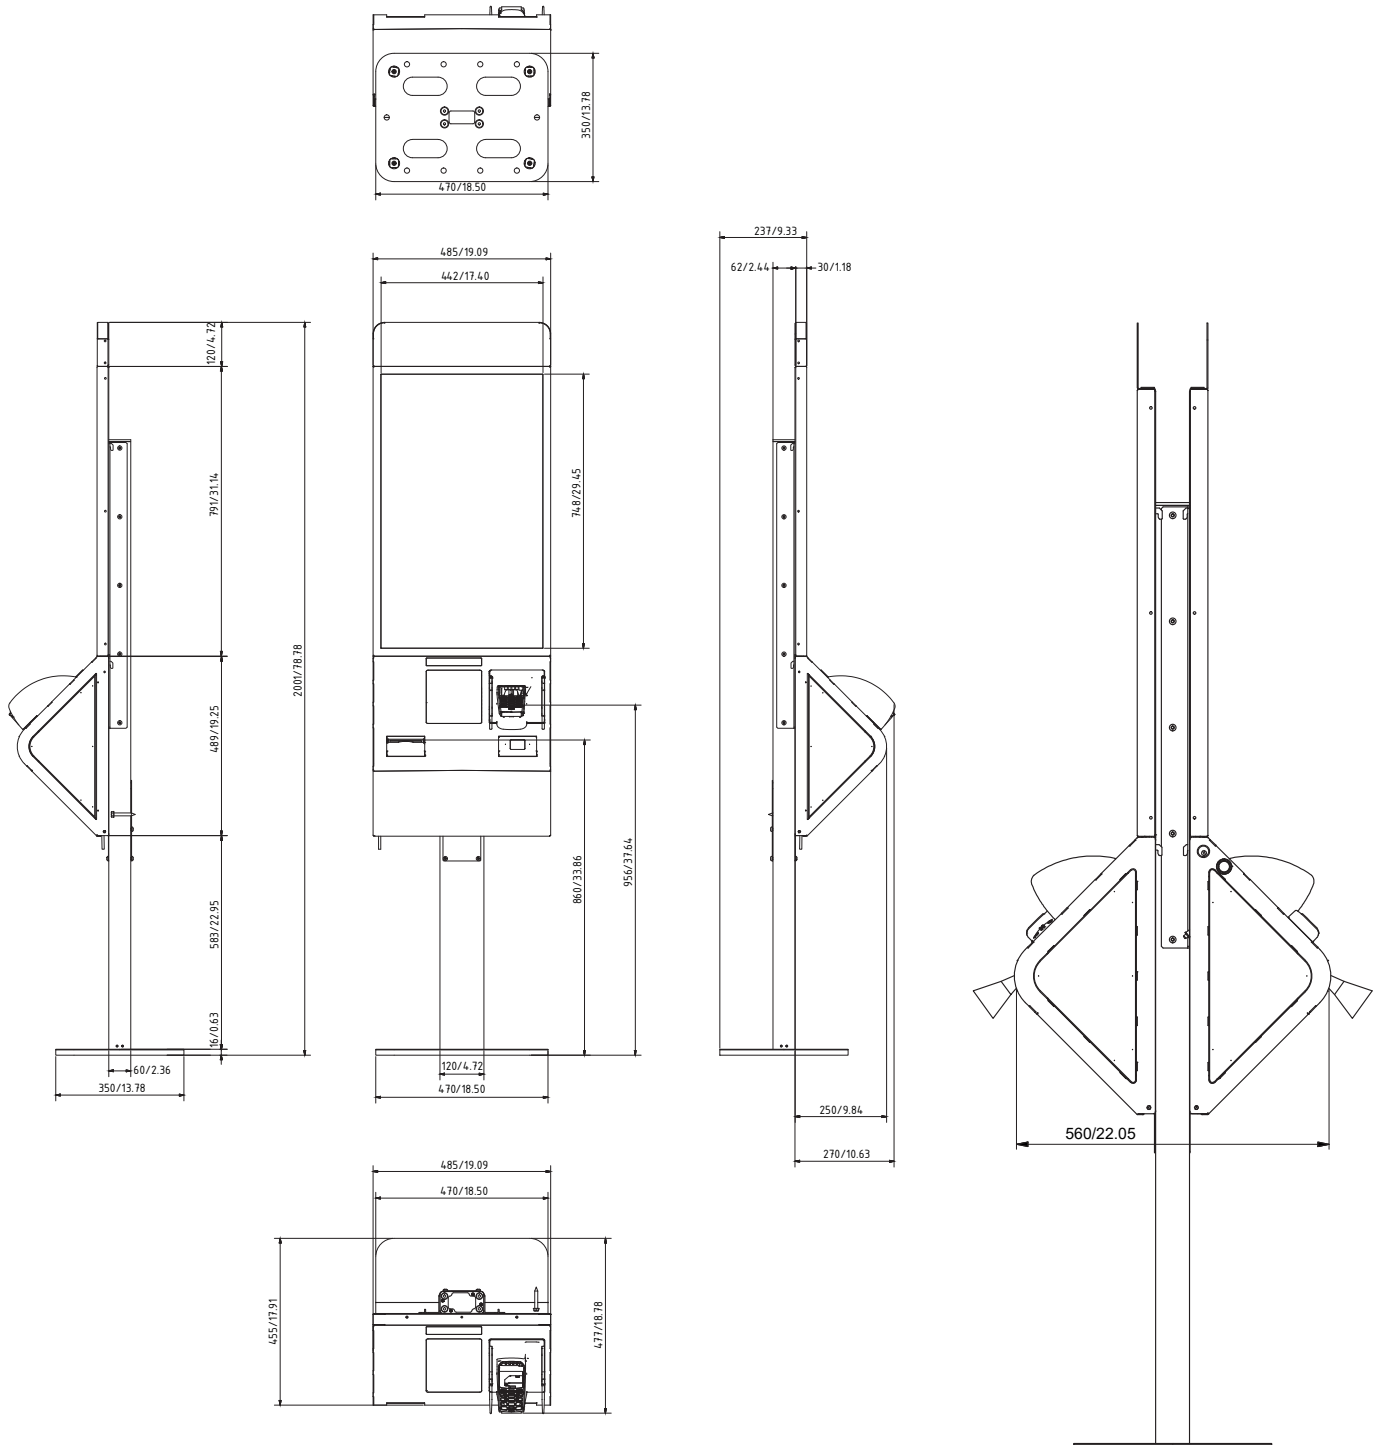

## Overview

<b>CHASSIS</b>	Material	Steel, powder coated
	Dimensions (WxDxH)	490x290x1400 mm/19.29 x 11.42 x 55.12 inch (one unit wall-mount) 490x460x2000 mm/19.29 x 18.11 x 78.74 inch (one units incl. pedestal, height adjustable) 490x560x2000 mm/19.29 x 22.05 x 78.74 inch (two units back-to-back incl. pedestal, height adjustable)
	Mounting	Wall-mount, pedestal for one or back-to-back two units
	Weight	Approx. 50 kg (one unit wall-mount) Approx. 90 kg (one units incl. pedestal) Approx. 140 kg (two units back-to-back incl. pedestal)
<b>DISPLAY</b>	Size	32" (82 cm)
	Resolution	Full HD (1920x1080)
	Brightness	500 cd/m <sup>2</sup>
	Contrast	3000:1
	View angle	178° h/v
<b>TOUCHSCREEN</b>	Technology	Projected Capacitive Touch (10 touches)
	Coating	Anti-Glare
<b>PC-BOX</b>	Processor	Intel® Core™ i3/i5/i7 Series (Skylake)
	Chipset	Q170
	Memory	8 GB RAM
	Mass storage	256 GB mSATA SSD
	Network	2x 1GbE LAN
	LTA	Mainboard available until 2022

## Dimensions (in mm/inch)

Figure shows configuration variant

**Pedestal for either one unit or also two units back-to-back**

## Dimensions (in mm/inch)

Figure shows configuration variant